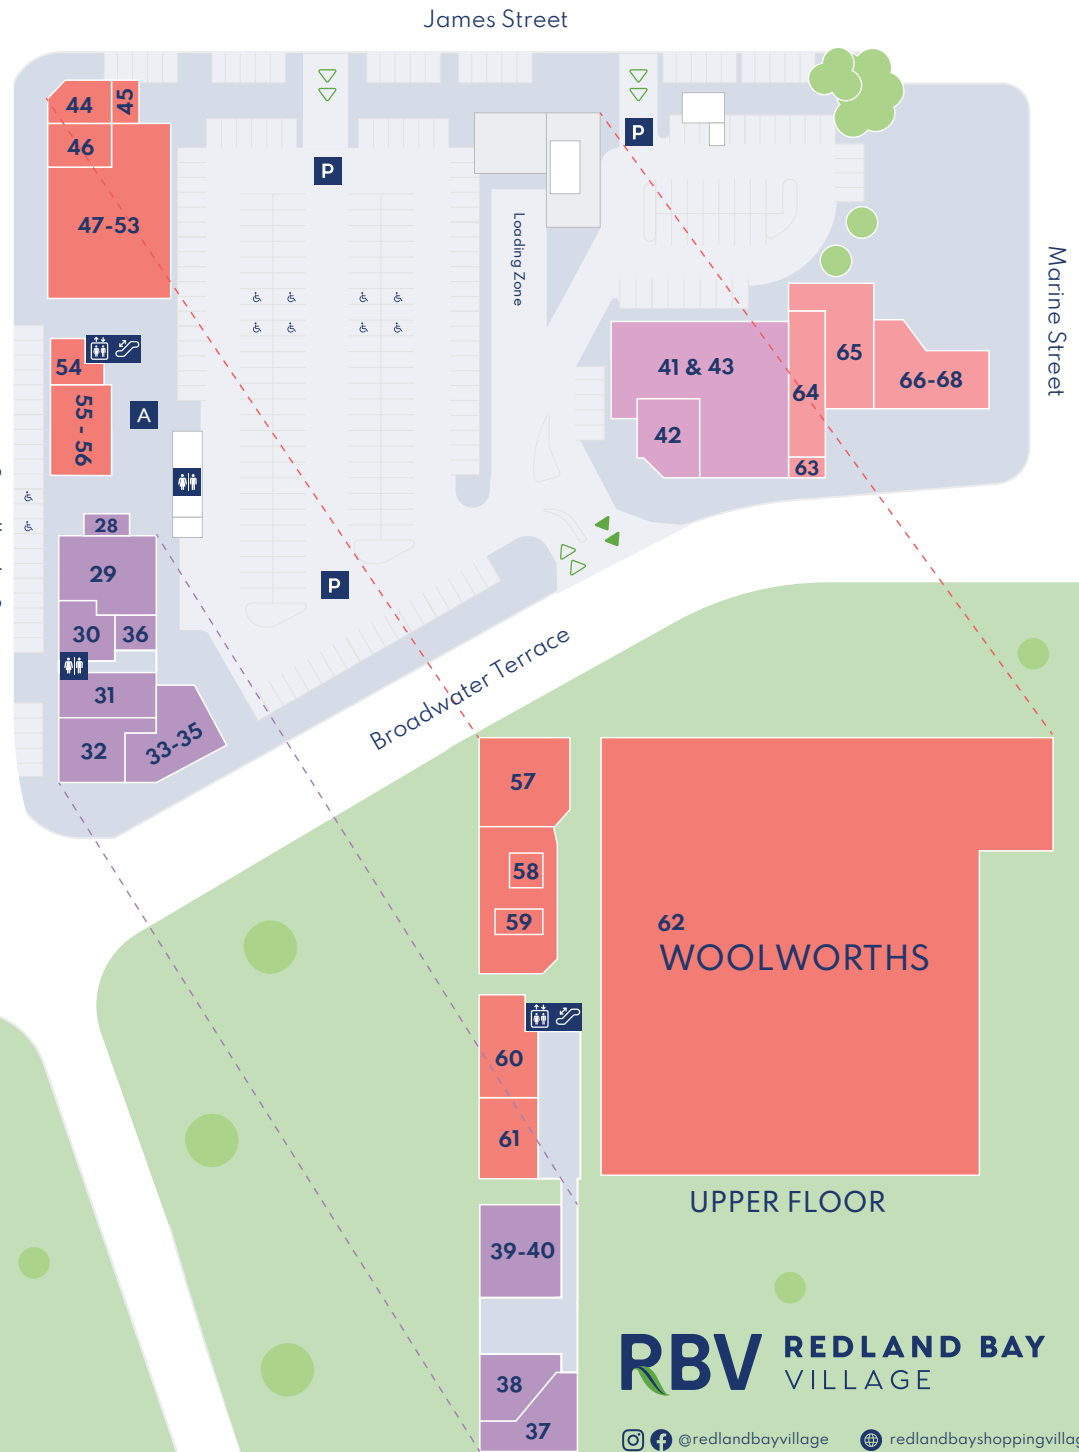

# VILLAGE DIRECTORY

- 01-5 FOR LEASE
- 06 BOSS BURGERS & BREAKFAST
- 07 JONNO'S FISH & CHIPS
- 08 FOR LEASE
- 09 EMPIRE MENS BARBERS
- 10 POOLWERX
- 11 REDLAND BAY POST OFFICE
- 12-13 DOMINOS
- 14 CHICKENS BY THE BAY
- 15 REDLAND BAY CHINESE CAFE
- 16 ROAM 'IN PIZZA
- 17 THAI TIME
- 18 FOR LEASE
- 19 BEST LAUNDROMAT
- 20 REDLAND BAY SURGERY
- 28 PHONE N STUFF
- 29 REDLAND BAY NEWS
- 30 QML PATHOLOGY
- 31 SHEAR ART HAIR SALON
- 32 Q&A NAILS
- 33-35 THE COLOUR SHAK
- 36 REAL THAI MASSAGE
- 37 BICKELL & MACKENZIE
- 38 FOR LEASE
- 39-40 RAY WHITE REAL ESTATE
- 41-43 SNAPFITNESS
- 42 FOR LEASE
- 44-45 THE HIVE
- 46 COASTAL ACUPUNCTURE
- 47-53 REDLAND BAY WHOLELIFE PHARMACY & HEALTHFOODS
- 54 FREE CHOICE TOBACCONIST
- 55-56 MERAK GF ARTISAN CAFÉ
- 57 BWS
- 58 KIOSK FOR LEASE
- 59 SUSHI LEGEND
- 60-61 NEIGHBOURS VARIETY STORE
- 62 WOOLWORTHS SUPERMARKET
- 63 TED'S TAPERS
- 64 FOR LEASE
- 65 FOR LEASE
- 66-68 RAINE & HORNE

- PUBLIC TOILET
- LIFT
- DISABLED PERSONS CAR PARK
- PARKING
- ESCALATOR
- RAPID ATM

- BUILDING 1
- BUILDING 2
- BUILDING 3
- BUILDING 4
- BUILDING 5
- BUILDING 6
- BUILDING 7
- BUILDING 8
- BUILDING 9

**RBV** REDLAND BAY VILLAGE